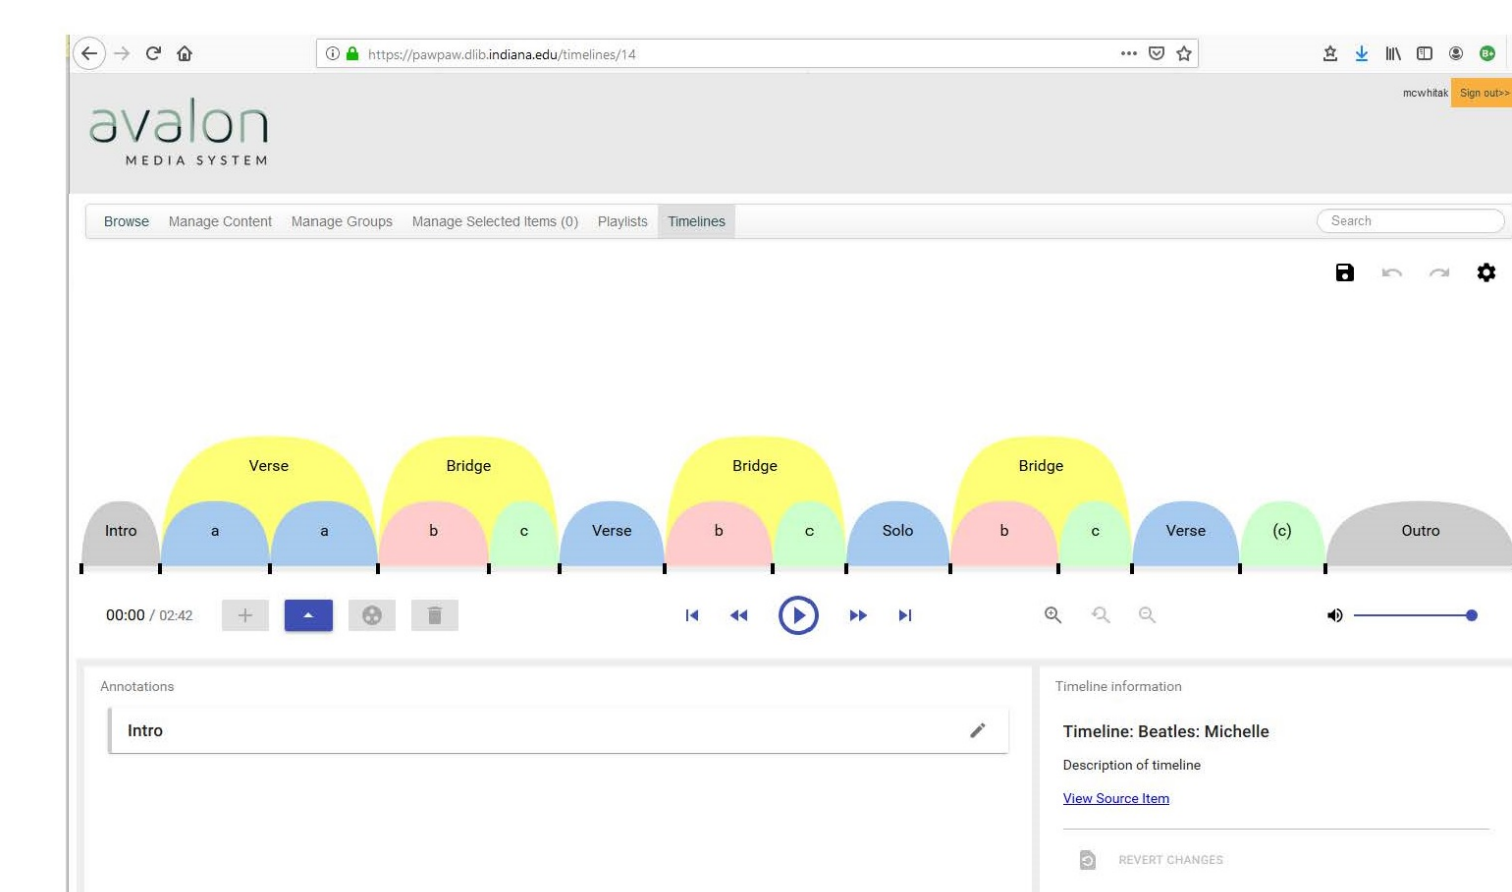

Avalon: what's new, what's next

New Turnkey

- Provides a simple way to get started for installations with limited traffic and expanding collections
- Includes all core Avalon features
- Production-ready environment
- Videos securely streamed using NGINX
- Easy to stand up
- OmniAuth gems included
- Persona configured by default

We would love to hear from you!

- avalonmediasystem.org
- avalon-discuss-l@indiana.edu
- samvera.slack.com/messages/avalon
- github.com/avalonmediasystem
- tinyurl.com/y4sddpzx

INDIANA UNIVERSITY

Northwestern

THE ANDREW W. MELLON FOUNDATION

New Features

7.0

Collection Index Page

Collection Landing Page

Transcoding Dashboard

6.5

Timeliner

Structural Metadata Editor

- IIIF Presentation v 3.0 Manifest endpoint for content items
- Support for rails 5.2
- Web upload limit on file size increased to 2 GB

More

- Archivematica Integration
- Persona - a user-management add-on for Samvera-based repositories

Next Steps

What is done:

- Basics of the AV work type
- Avalon IIIF Media Player
- hyrax-batch_ingest: batch ingest plugin
- hyrax-iiif_av: support for IIIF Prezi 3.0 AV

What comes next:

- AV Work type needs:
  - Multi-part fields
  - Controlled vocabularies
- Skinning
- Permissions
- Workflows
- AV features: Playlist, timeline, SME
- Search within collections