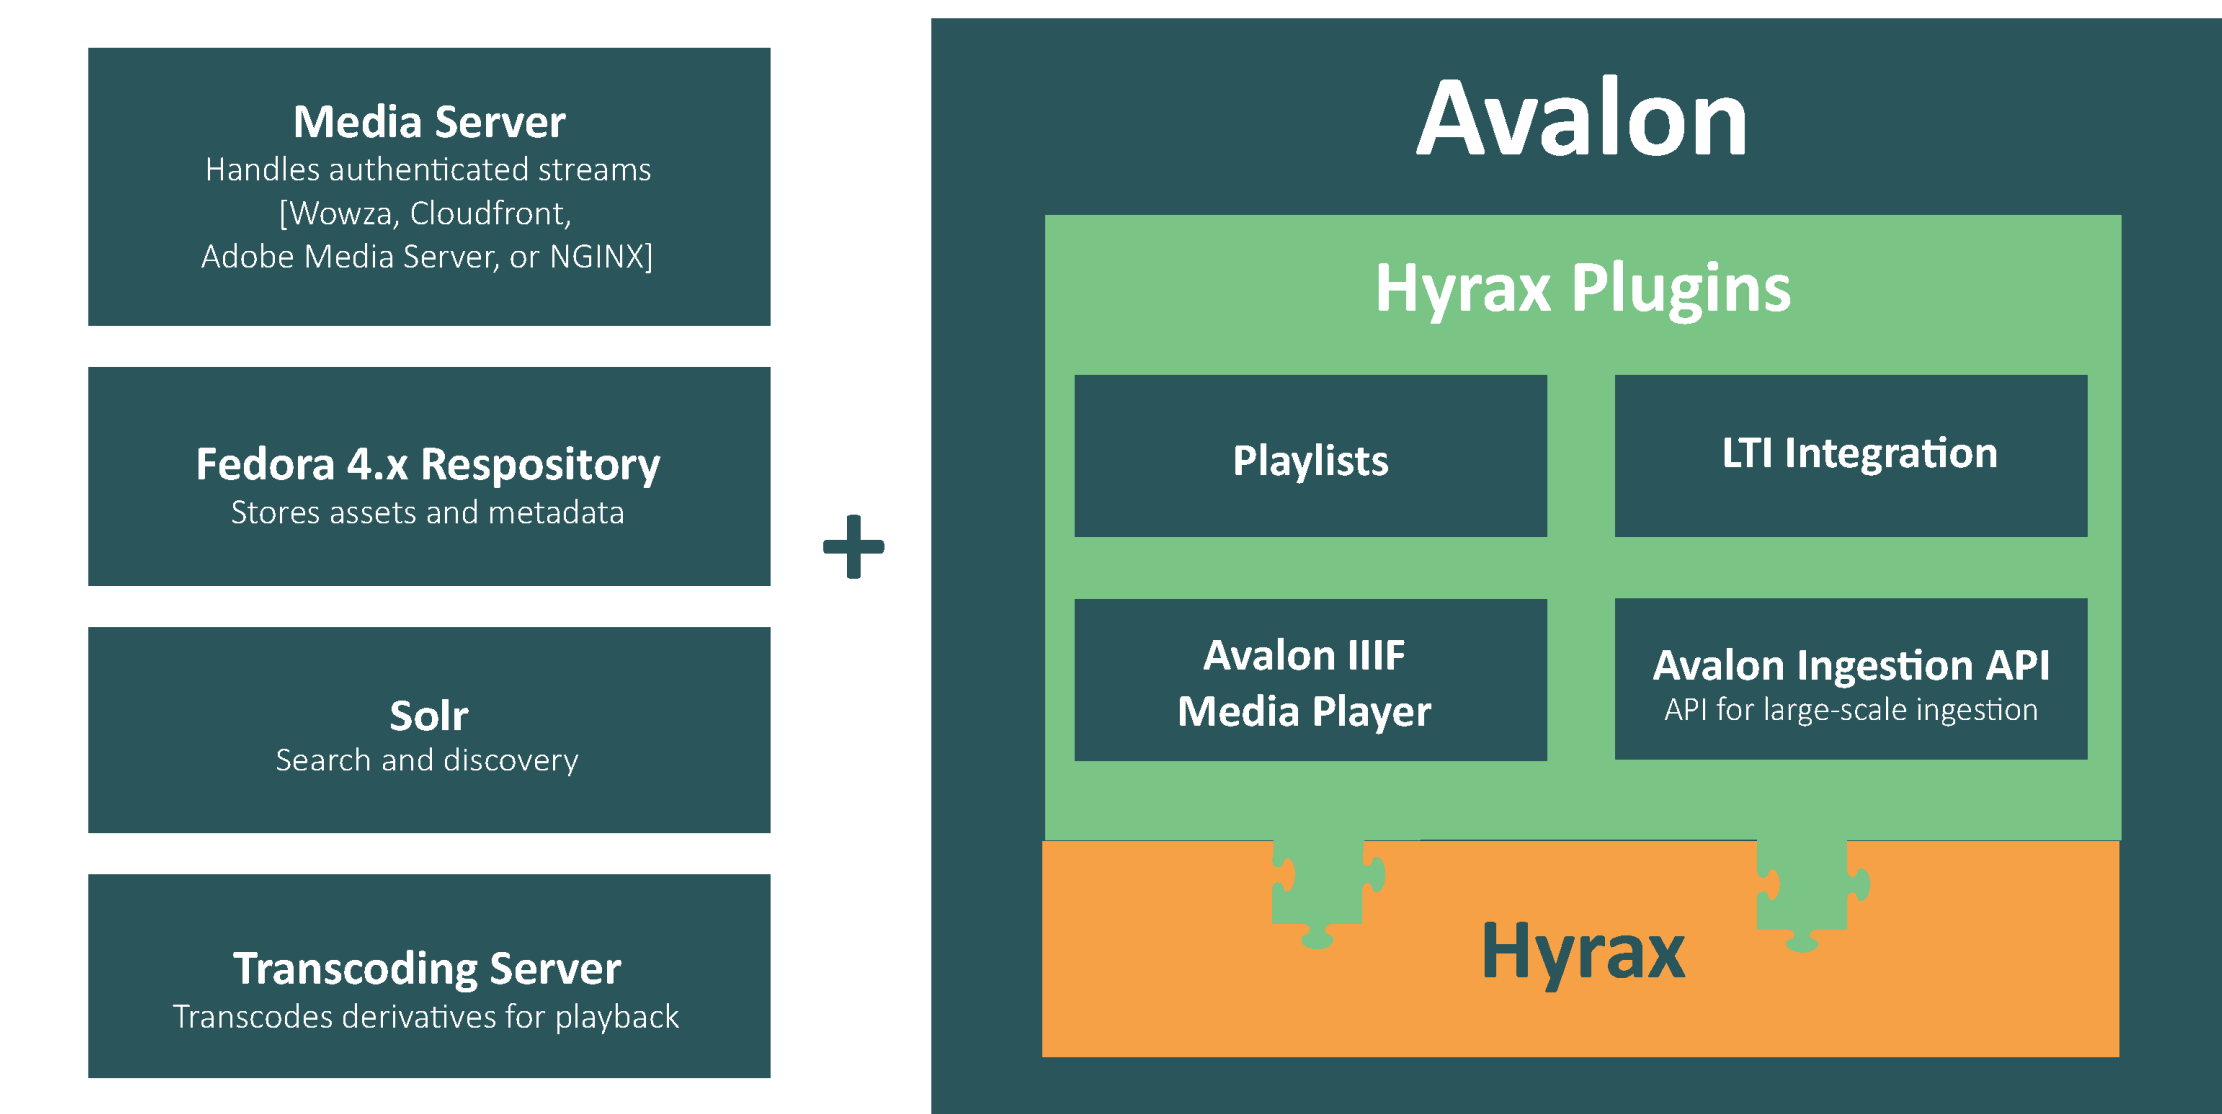

Next Steps

What is done:

- Basics of the AV work type
- Avalon IIIF Media Player
- hyrax-batch_ingest: batch ingest plugin
- hyrax-iiif_av: support for IIIF Prezi 3.0 AV

What comes next:

- AV Work type needs:
  - Multi-part fields
  - Controlled vocabularies
- Skinning
- Permissions
- Workflows
- AV features: Playlist, timeline, SME
- Search within collections