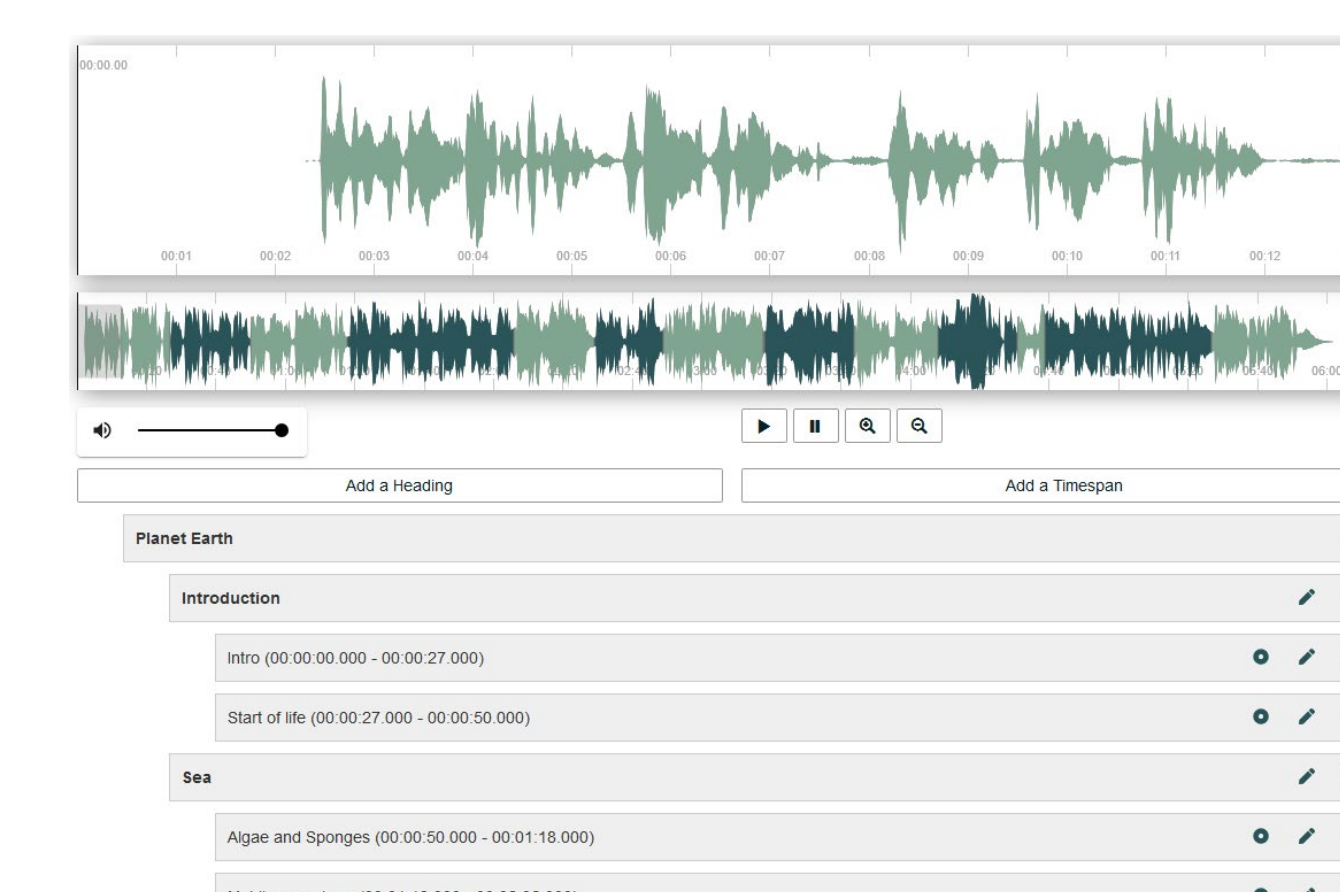

Structural Metadata Editor

- IIIF Presentation v 3.0 Manifest endpoint for content items
- Support for rails 5.2
- Web upload limit on file size increased to 2 GB

More

- Archivematica Integration
- Persona - a user-management add-on for Samvera-based repositories