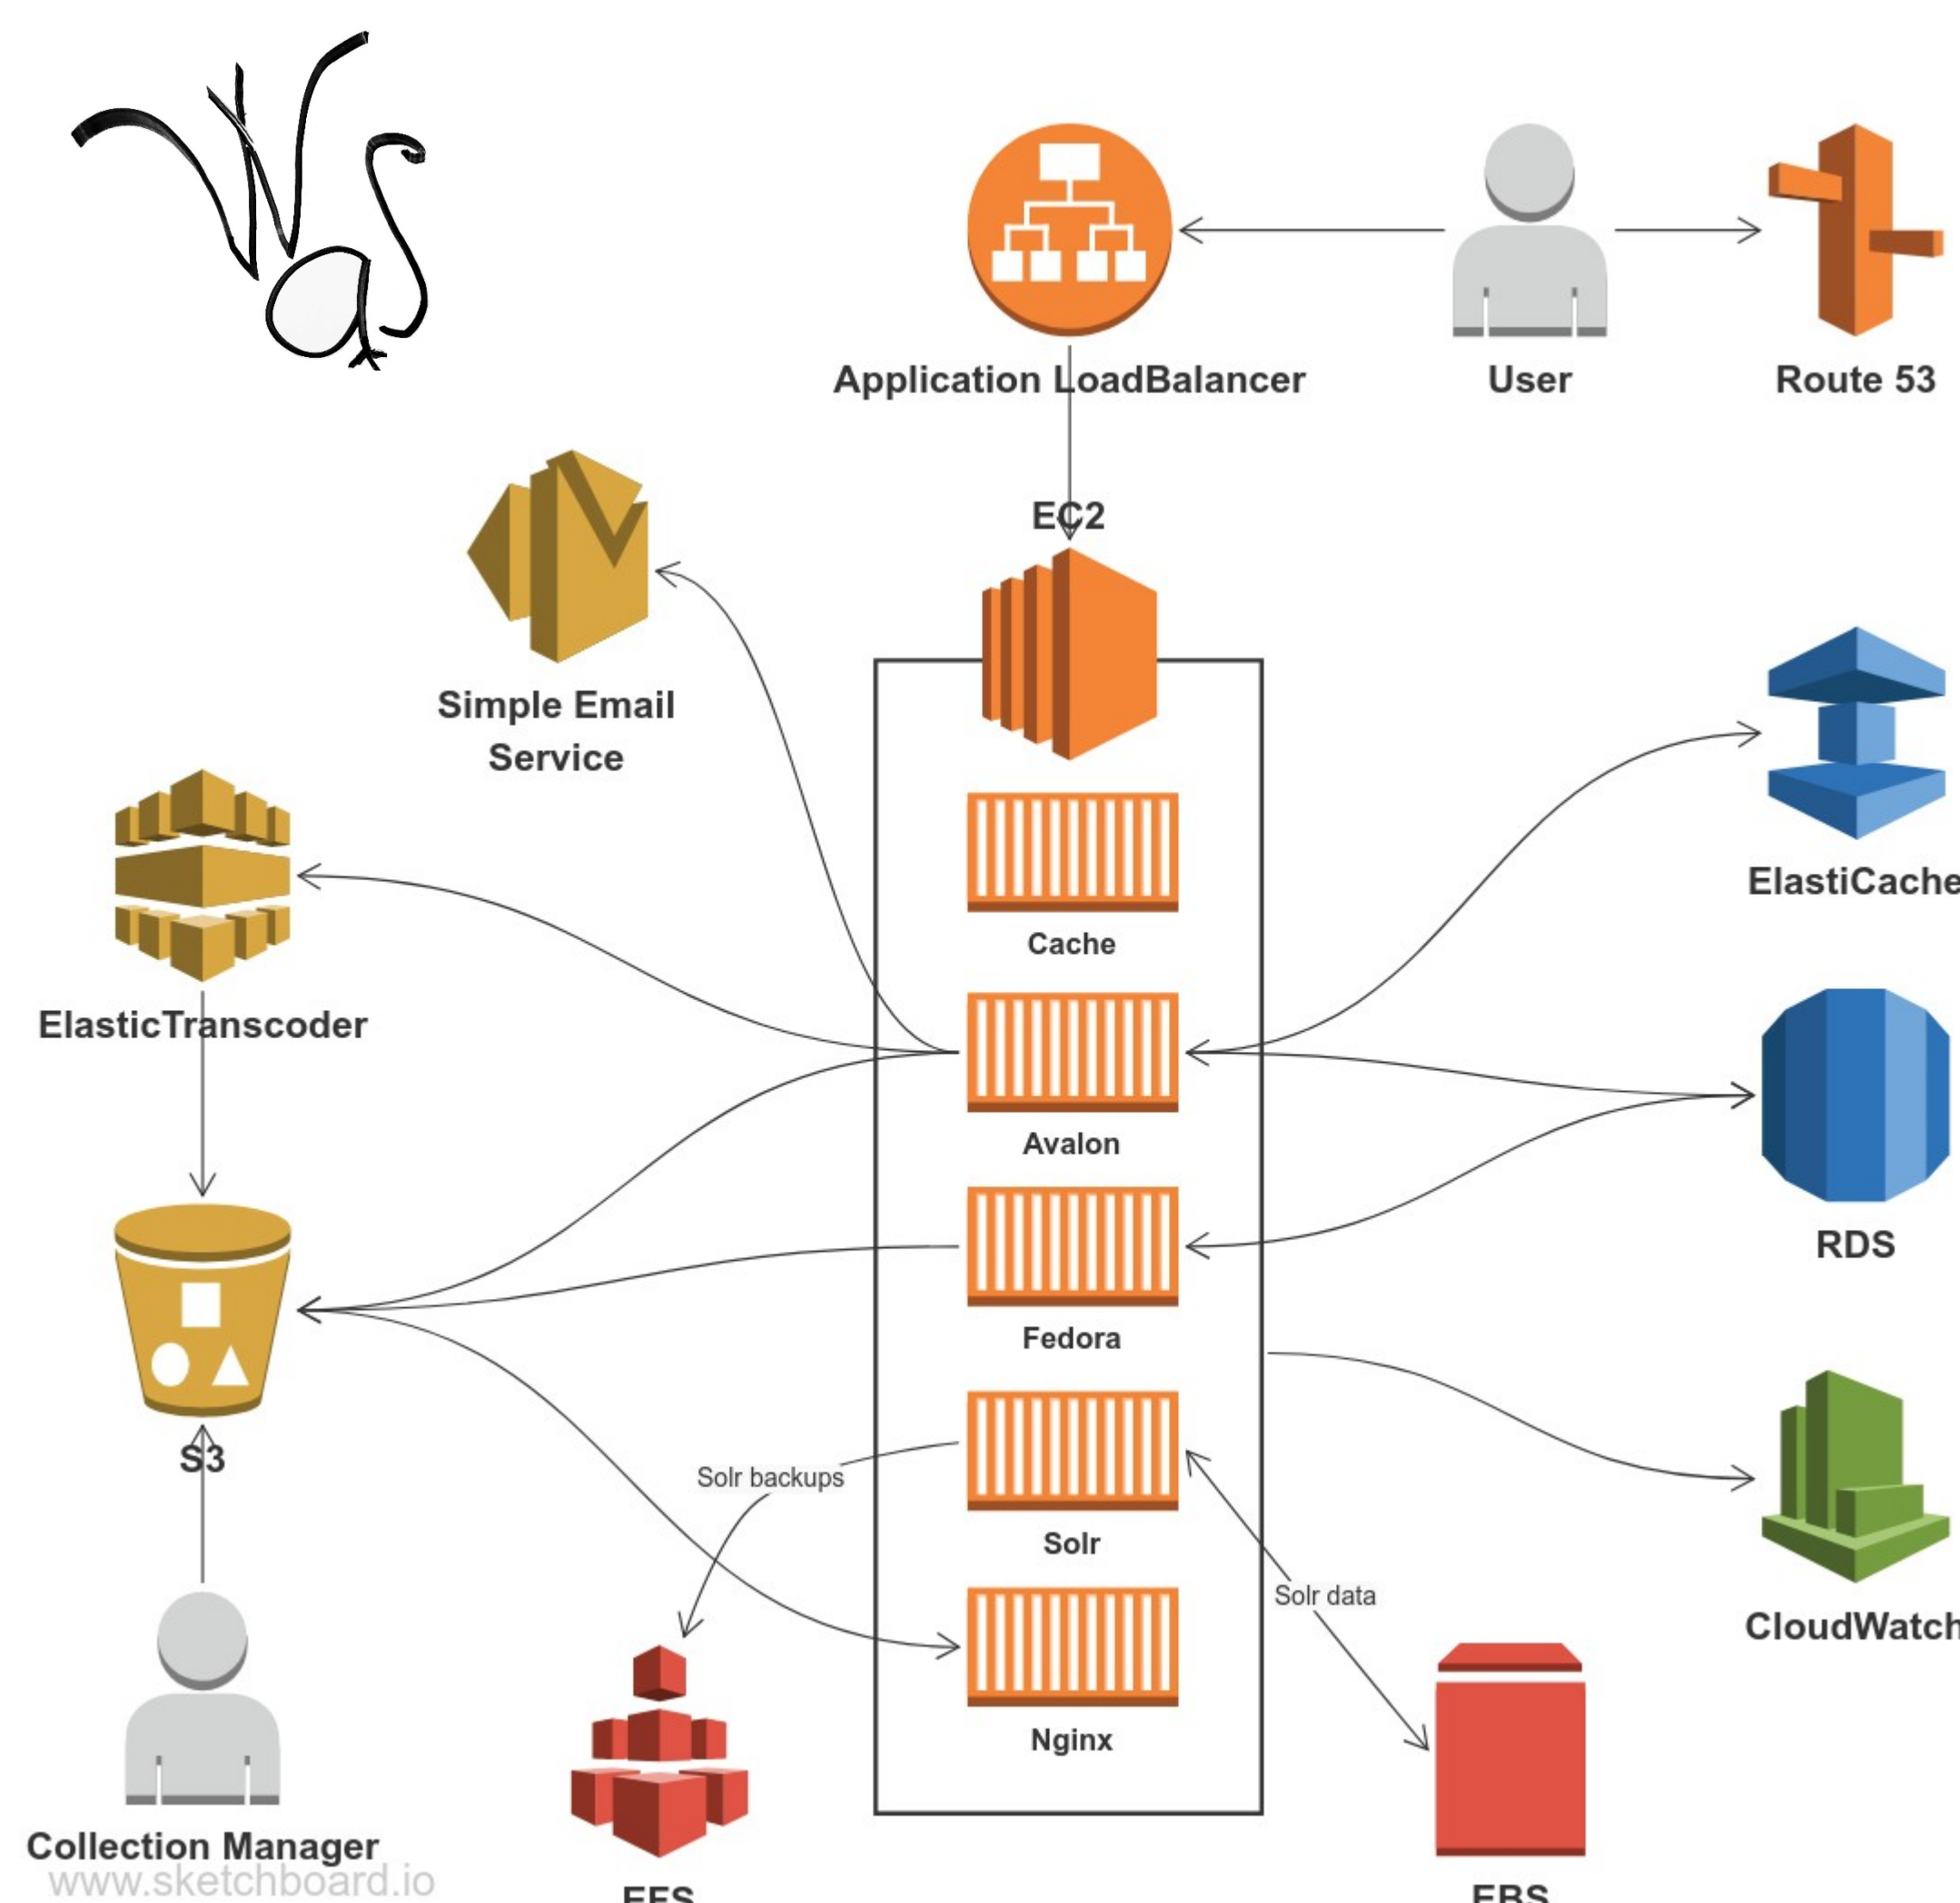

Avalon: what's new, what's next

New Turnkey

- Provides a simple way to get started for installations with limited traffic and expanding collections
- Includes all core Avalon features
- Production-ready environment
- Videos securely streamed using NGINX
- Easy to stand up
- OmniAuth gems included
- Persona configured by default

We would love to hear from you!

- avalonmediasystem.org
- avalon-discuss-l@indiana.edu
- samvera.slack.com/messages/avalon
- github.com/avalonmediasystem
- tinyurl.com/y4sddpzx

INDIANA UNIVERSITY

Northwestern

THE ANDREW W. MELLON FOUNDATION