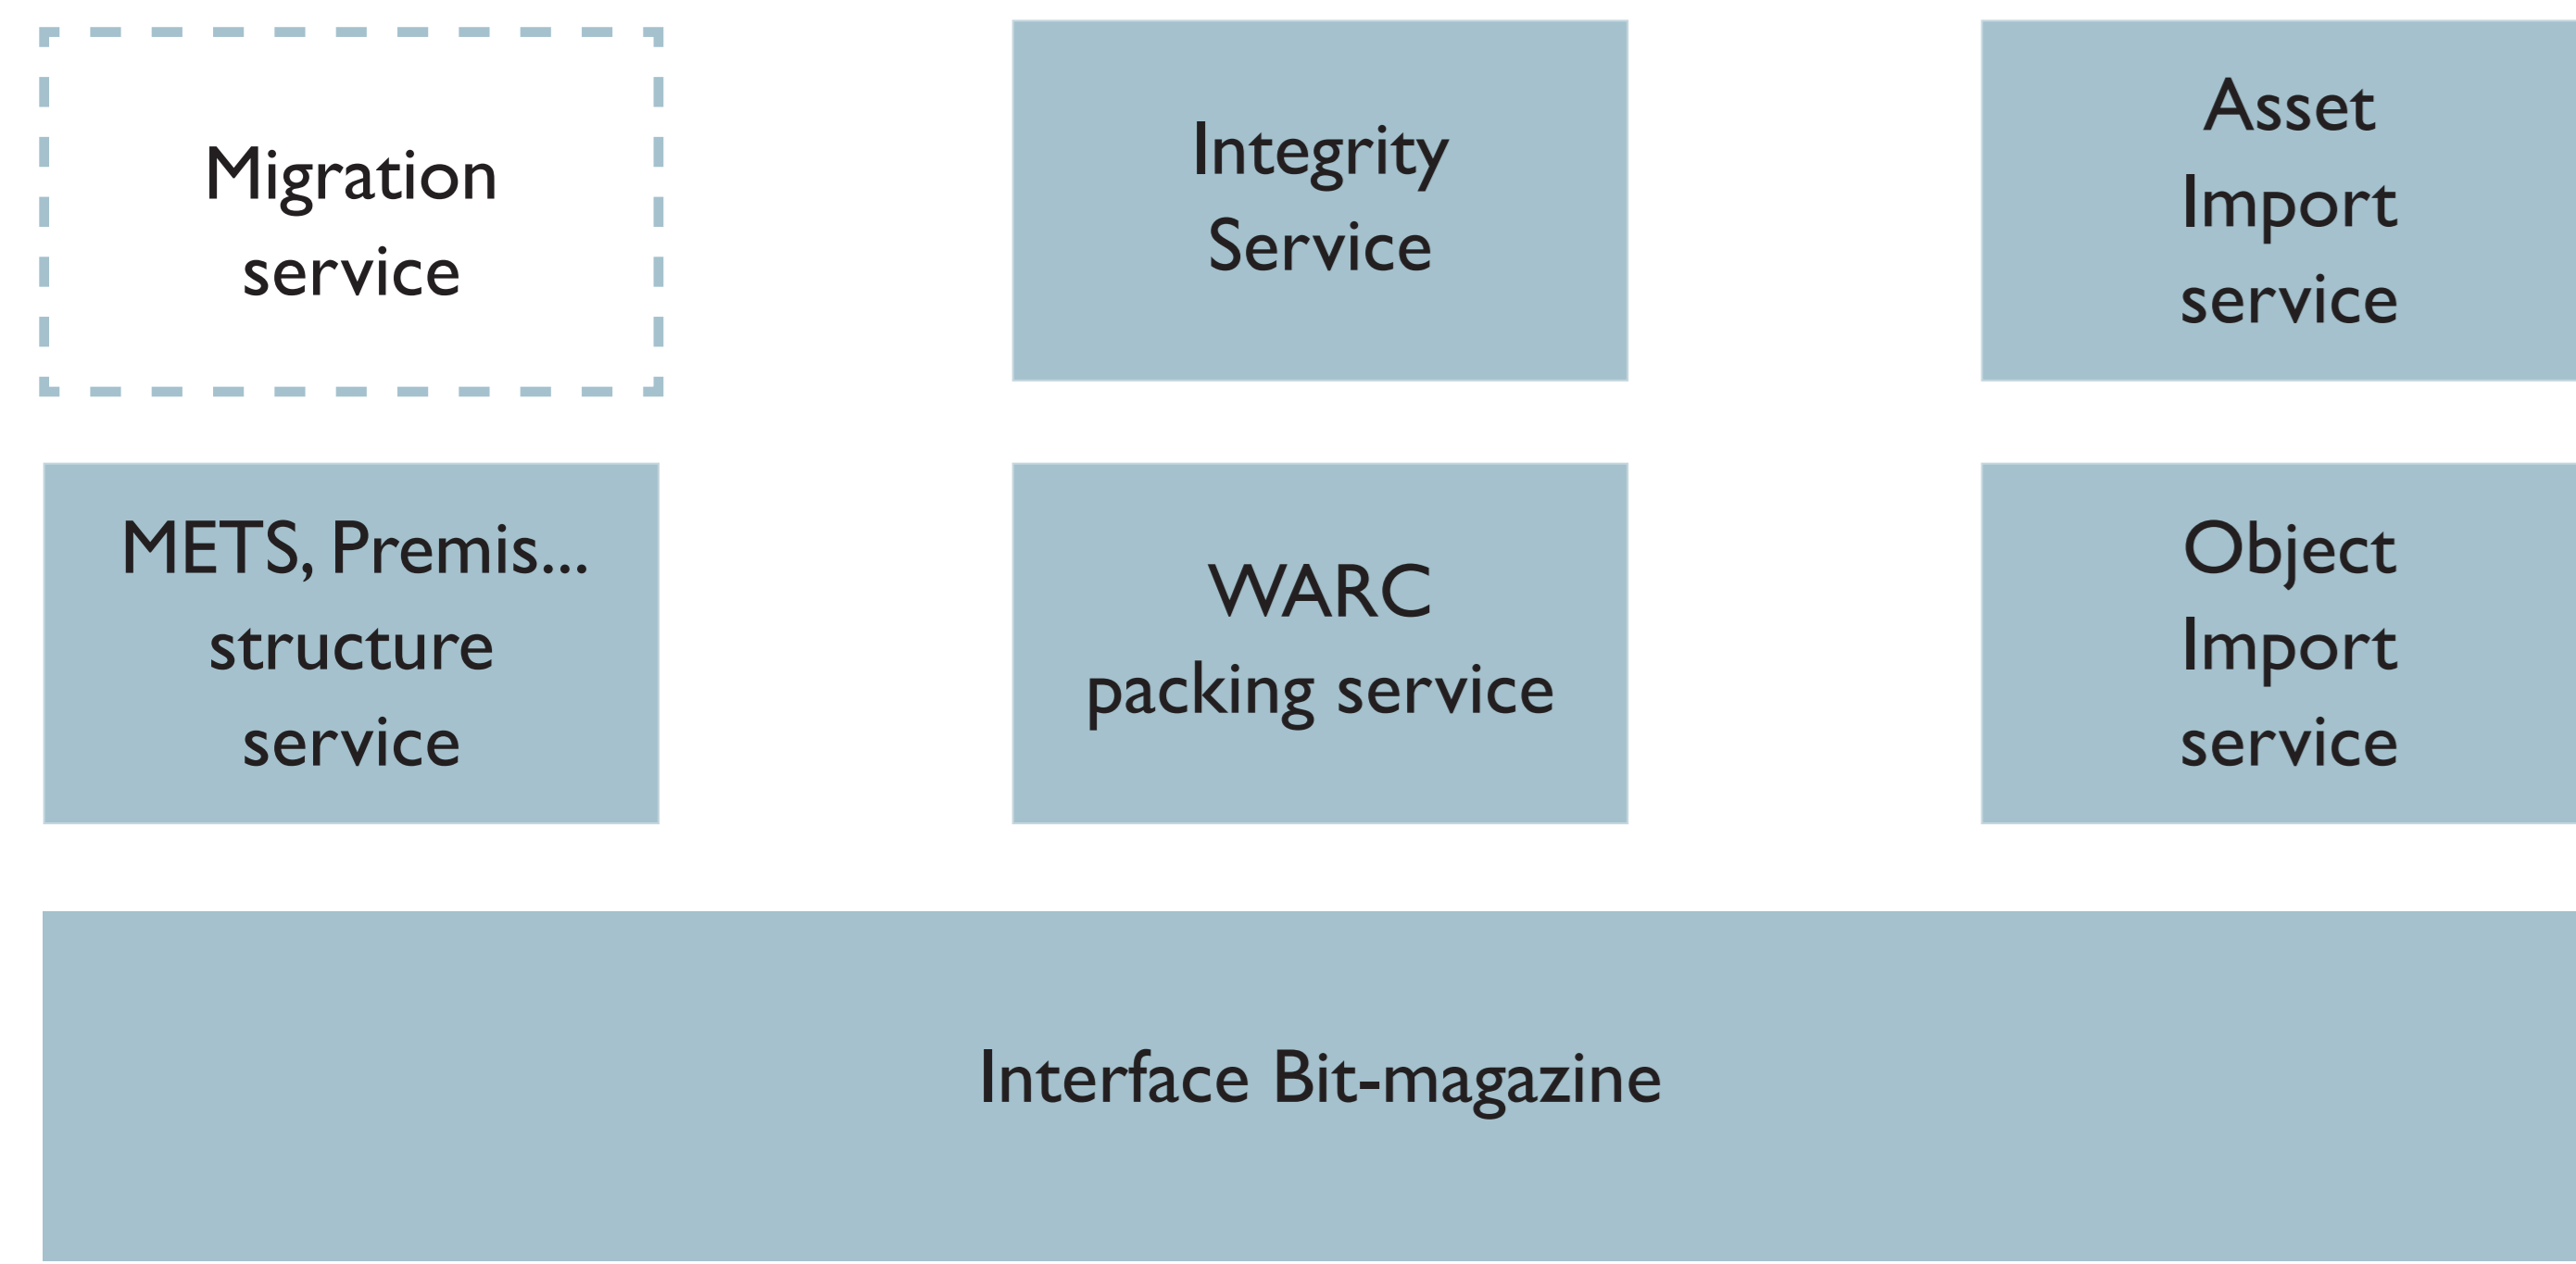

PLUGGABLE HYDRA INFRASTRUCTURE AT THE ROYAL LIBRARY, COPENHAGEN

ASSESSMENT OF DIGITAL BORN MATERIALS
(AUDIO, E-BOOKS, E-MAILS, PRINT READY PDF, VIDEO..)

IN HOUSE PRODUCTION
(DIGITIZED BOOKS, AUDIO, VIDEO, LETTERS..)

PUBLISHER DEPOSIT
(E-BOOKS, COMPUTER GAMES..)

Curator

Crowd sourcing

User

CONSUMERS
(EUROPEANA, NATIONAL BIBLIOGRAPHY..)

PRESERVATION PLATFORM (YGGDRASIL) JAVA PLATFORM

BITREPOSITORY.ORG

DANISH BIT - MAGAZINE DATA

ADMINISTRATION PLATFORM (VALHAL) HYDRA PLATFORM

DISSEMINATION PLATFORM (BIFROST) HYDRA PLATFORM