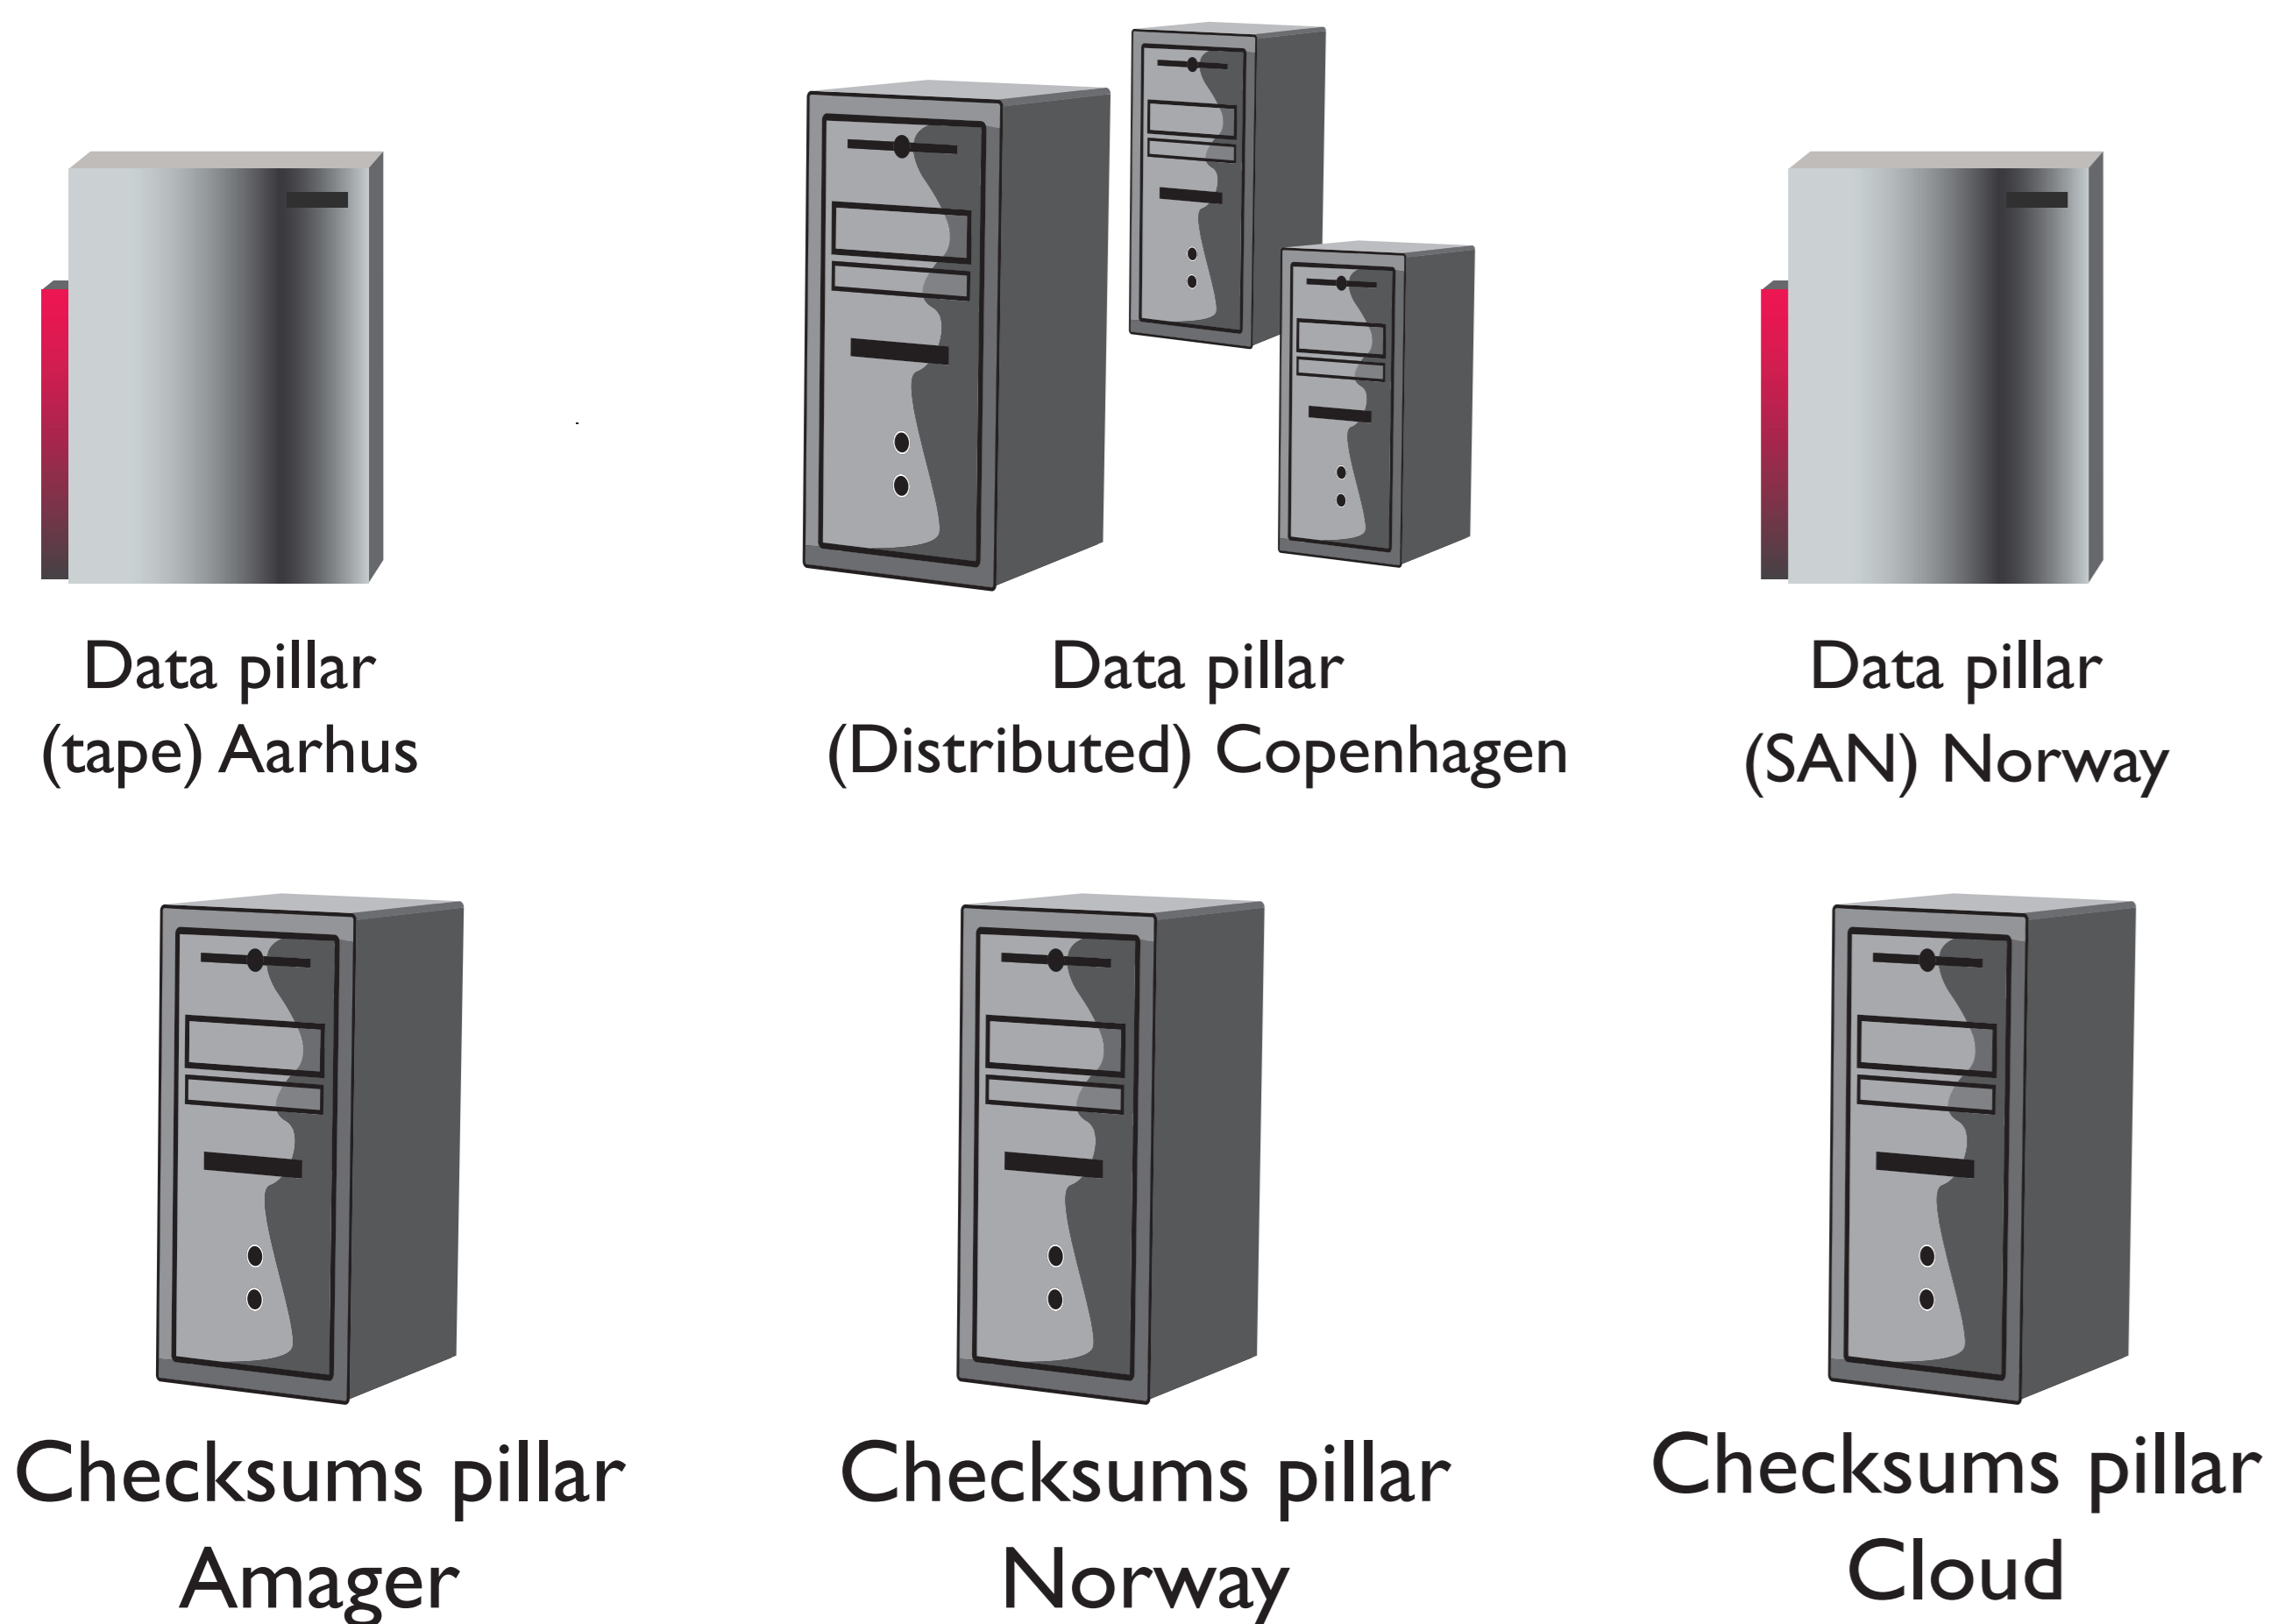

PLUGGABLE HYDRA INFRASTRUCTURE AT THE ROYAL LIBRARY, COPENHAGEN

ASSESSMENT OF DIGITAL BORN MATERIALS
(AUDIO, E-BOOKS, E-MAILS, PRINT READY PDF, VIDEO..)

IN HOUSE PRODUCTION
(DIGITIZED BOOKS, AUDIO, VIDEO, LETTERS..)

ADMINISTRATION PLATFORM (VALHAL) HYDRA PLATFORM

DISSEMINATION PLATFORM (BIFROST) HYDRA PLATFORM