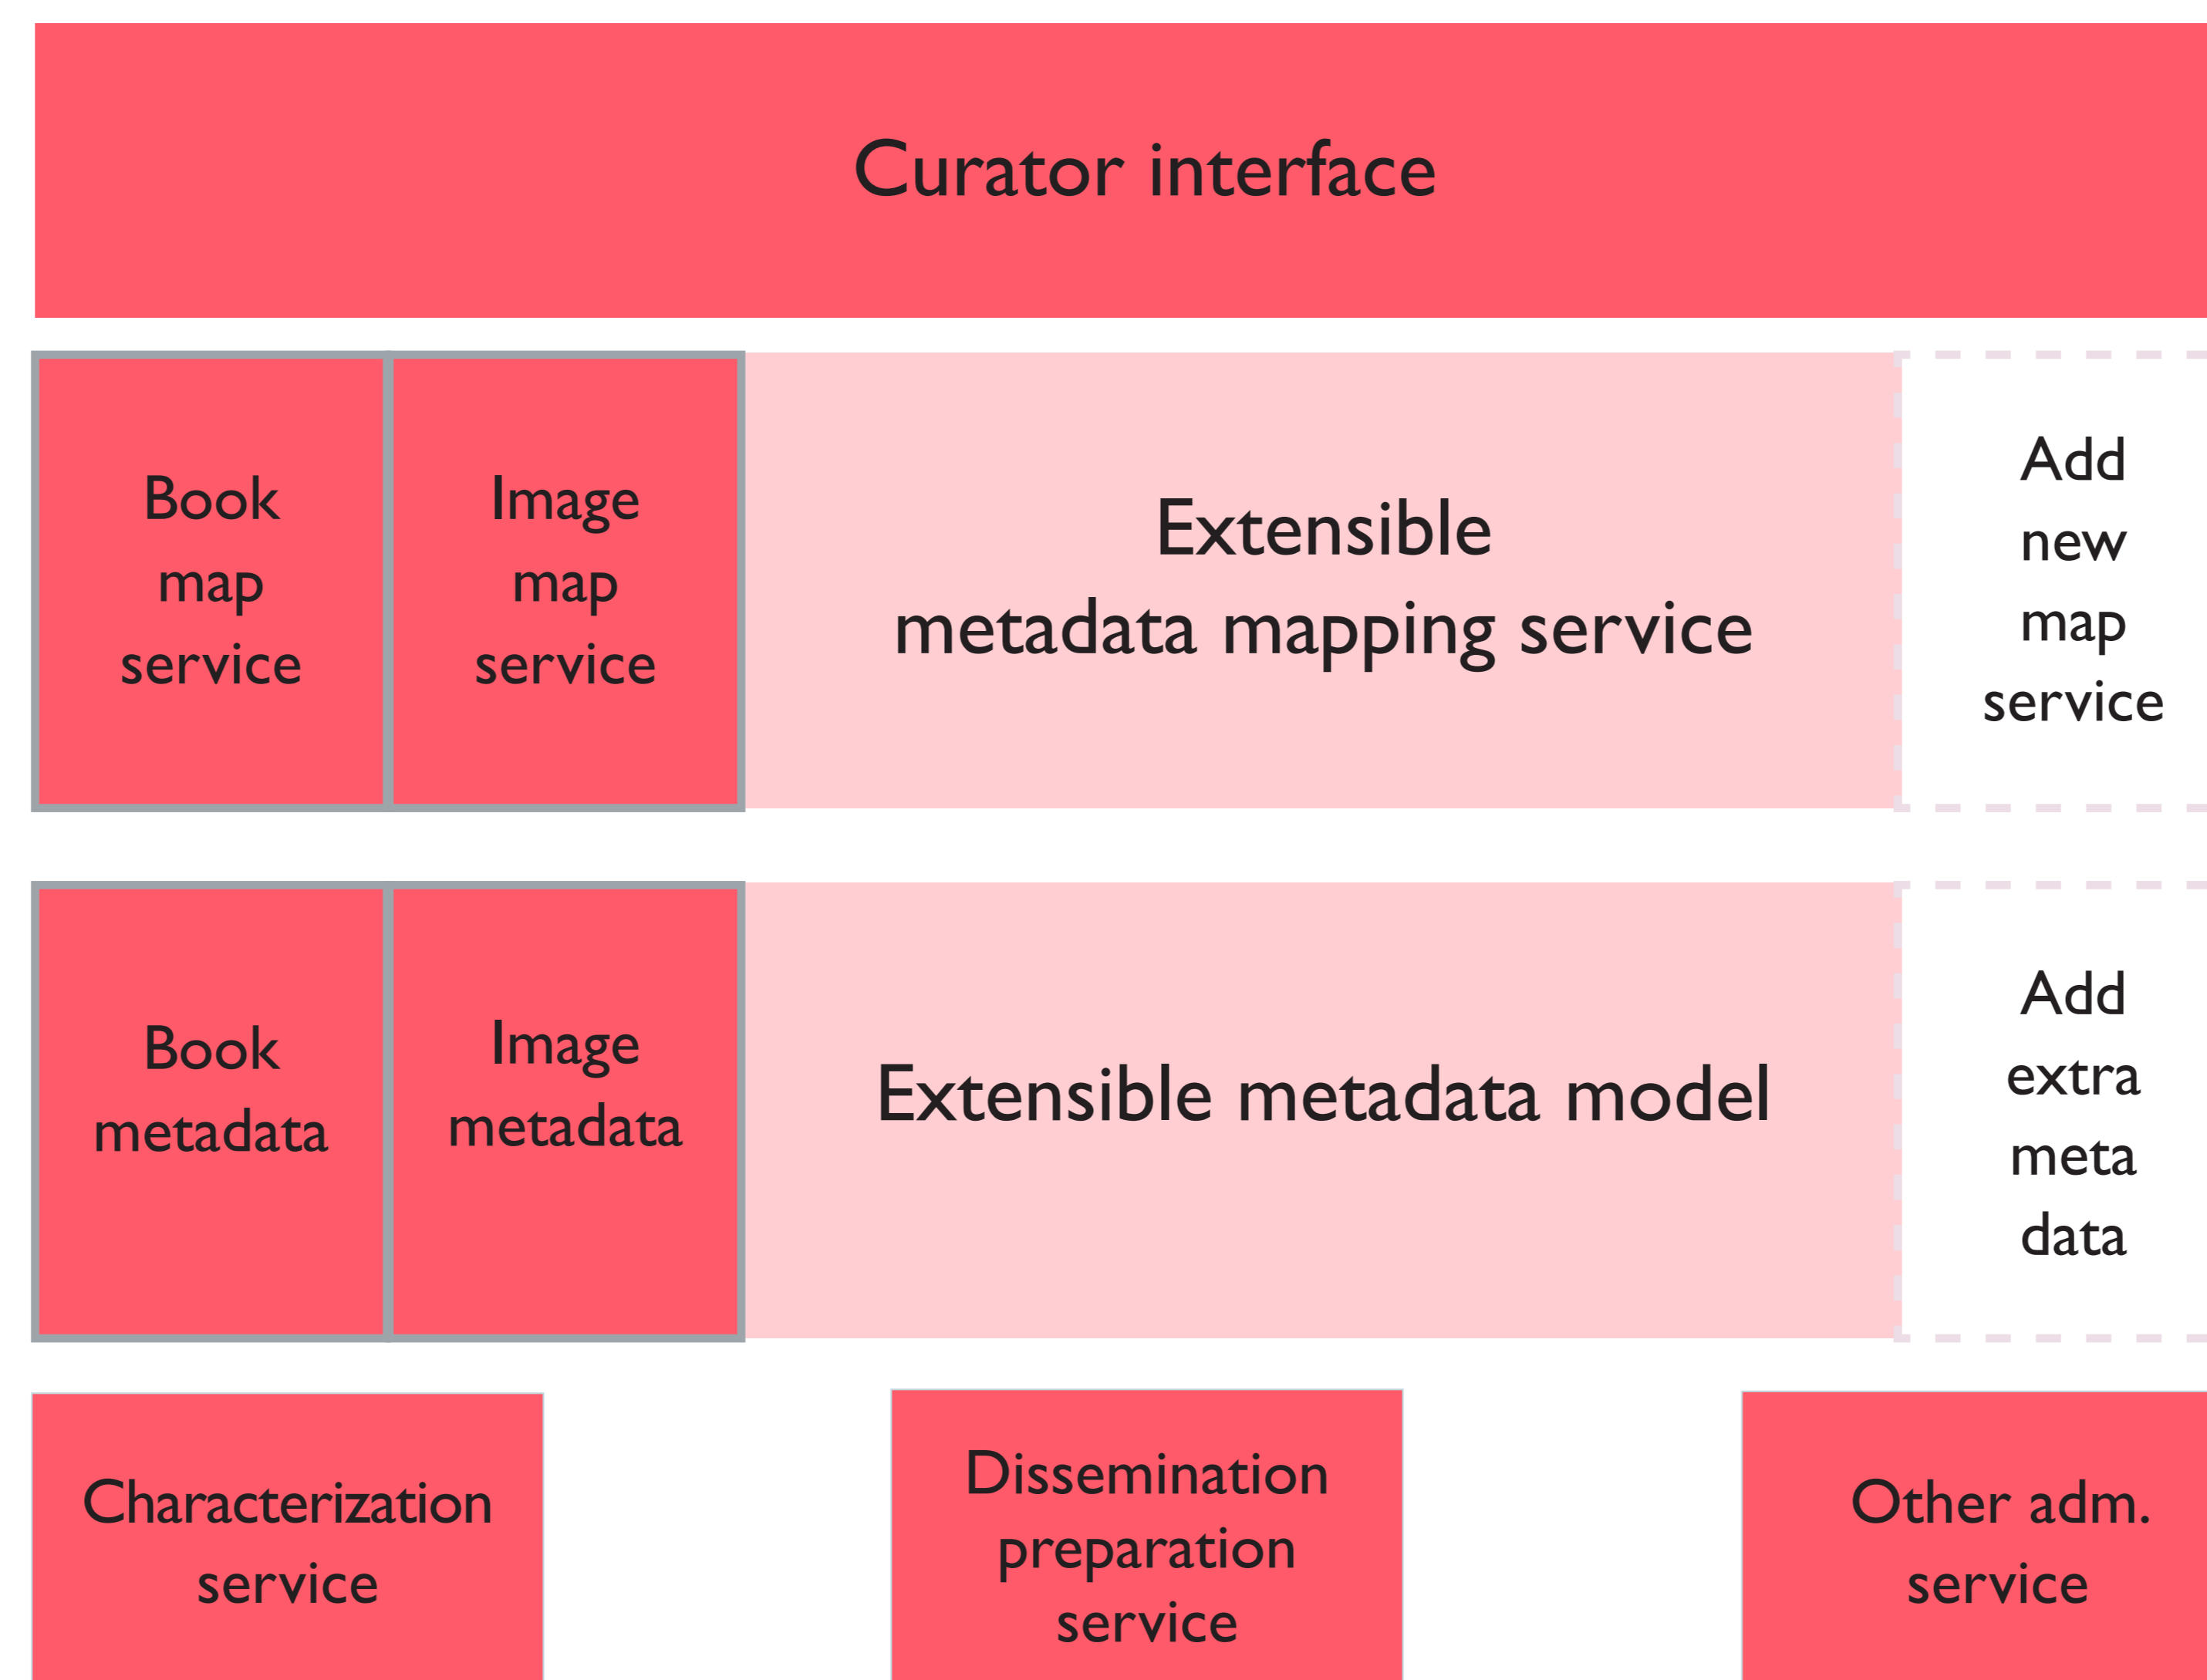

PLUGGABLE HYDRA INFRASTRUCTURE AT THE ROYAL LIBRARY, COPENHAGEN

ASSESSMENT OF DIGITAL BORN MATERIALS
(AUDIO, E-BOOKS, E-MAILS, PRINT READY PDF, VIDEO..)

IN HOUSE PRODUCTION
(DIGITIZED BOOKS, AUDIO, VIDEO, LETTERS..)

PUBLISHER DEPOSIT
(E-BOOKS, COMPUTER GAMES..)

Curator

Crowd sourcing

User

CONSUMERS
(EUROPEANA, NATIONAL BIBLIOGRAPHY..)

PRESERVATION PLATFORM (YGGDRASIL) JAVA PLATFORM

BITREPOSITORY.ORG

DANISH BIT - MAGAZINE DATA

ADMINISTRATION PLATFORM (VALHAL) HYDRA PLATFORM

DISSEMINATION PLATFORM (BIFROST) HYDRA PLATFORM