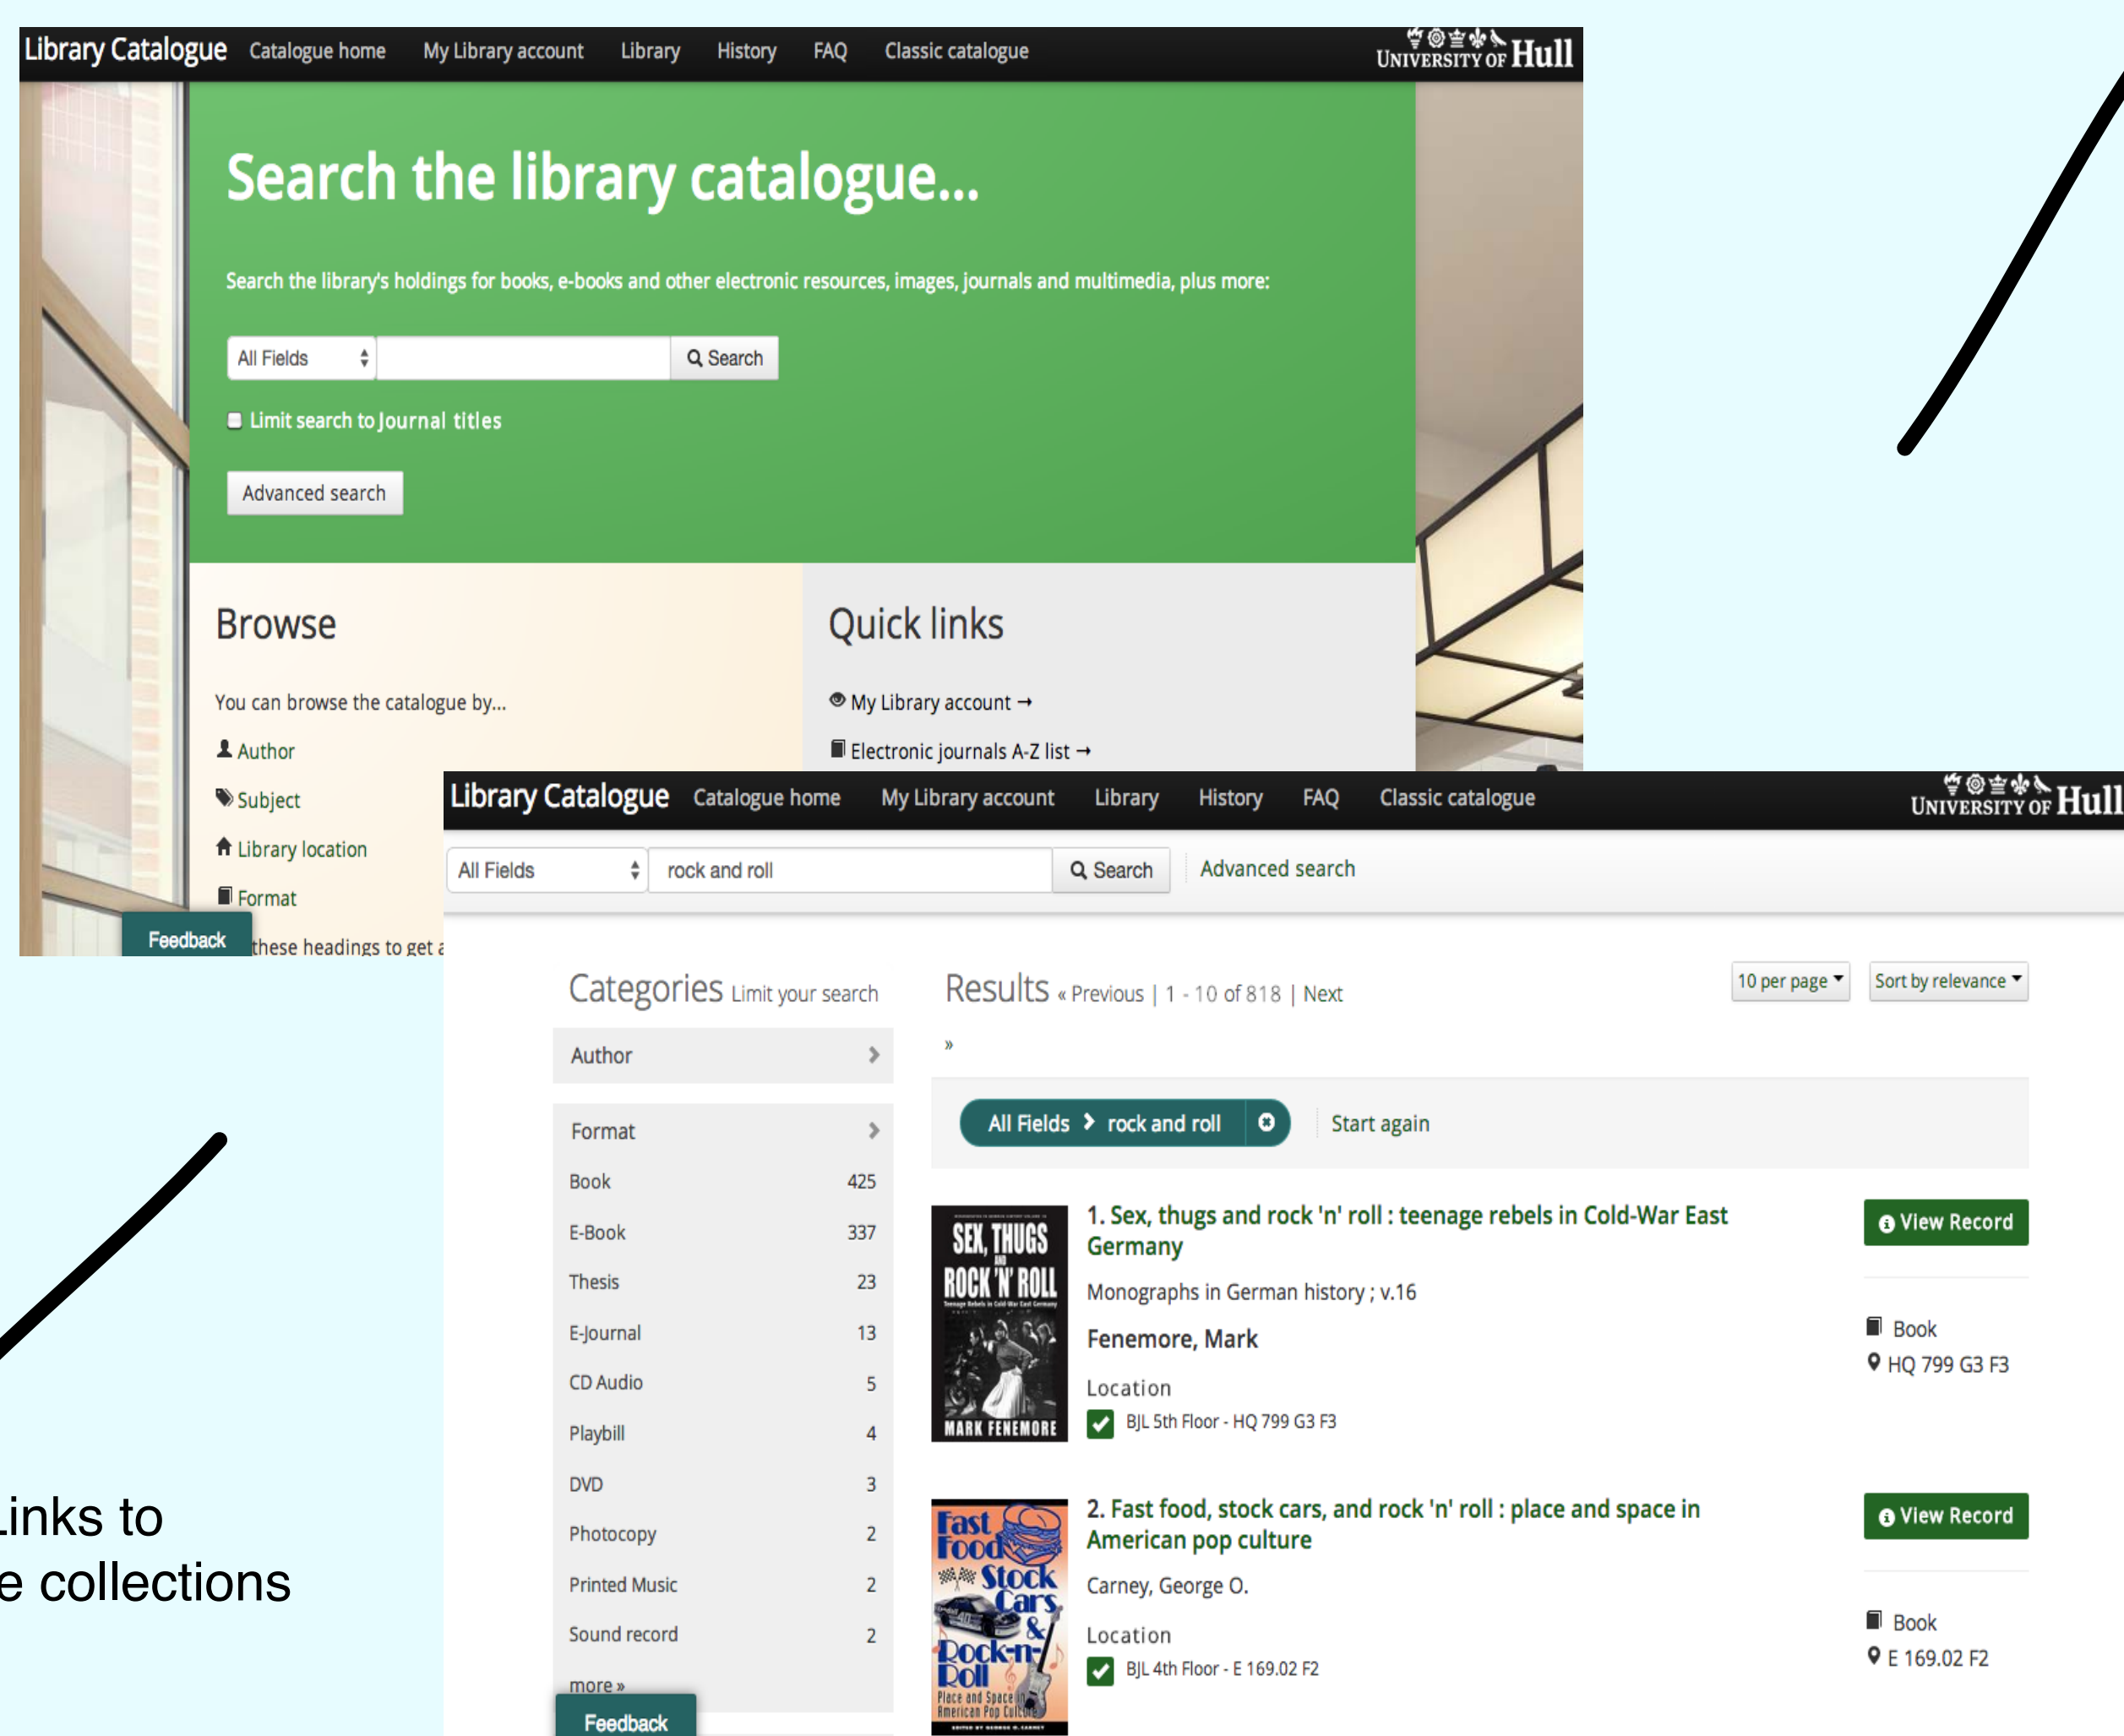

See more at <http://hydra.hull.ac.uk>

Links to full-text

Links to archive collections

Blacklight was developed for use as a library catalogue interface at University of Virginia originally. The University of Hull ran a pilot implementation of Blacklight over Millennium in 2010, and went live with a production version in 2013. Version 2 of this interface went live at the end of September 2014