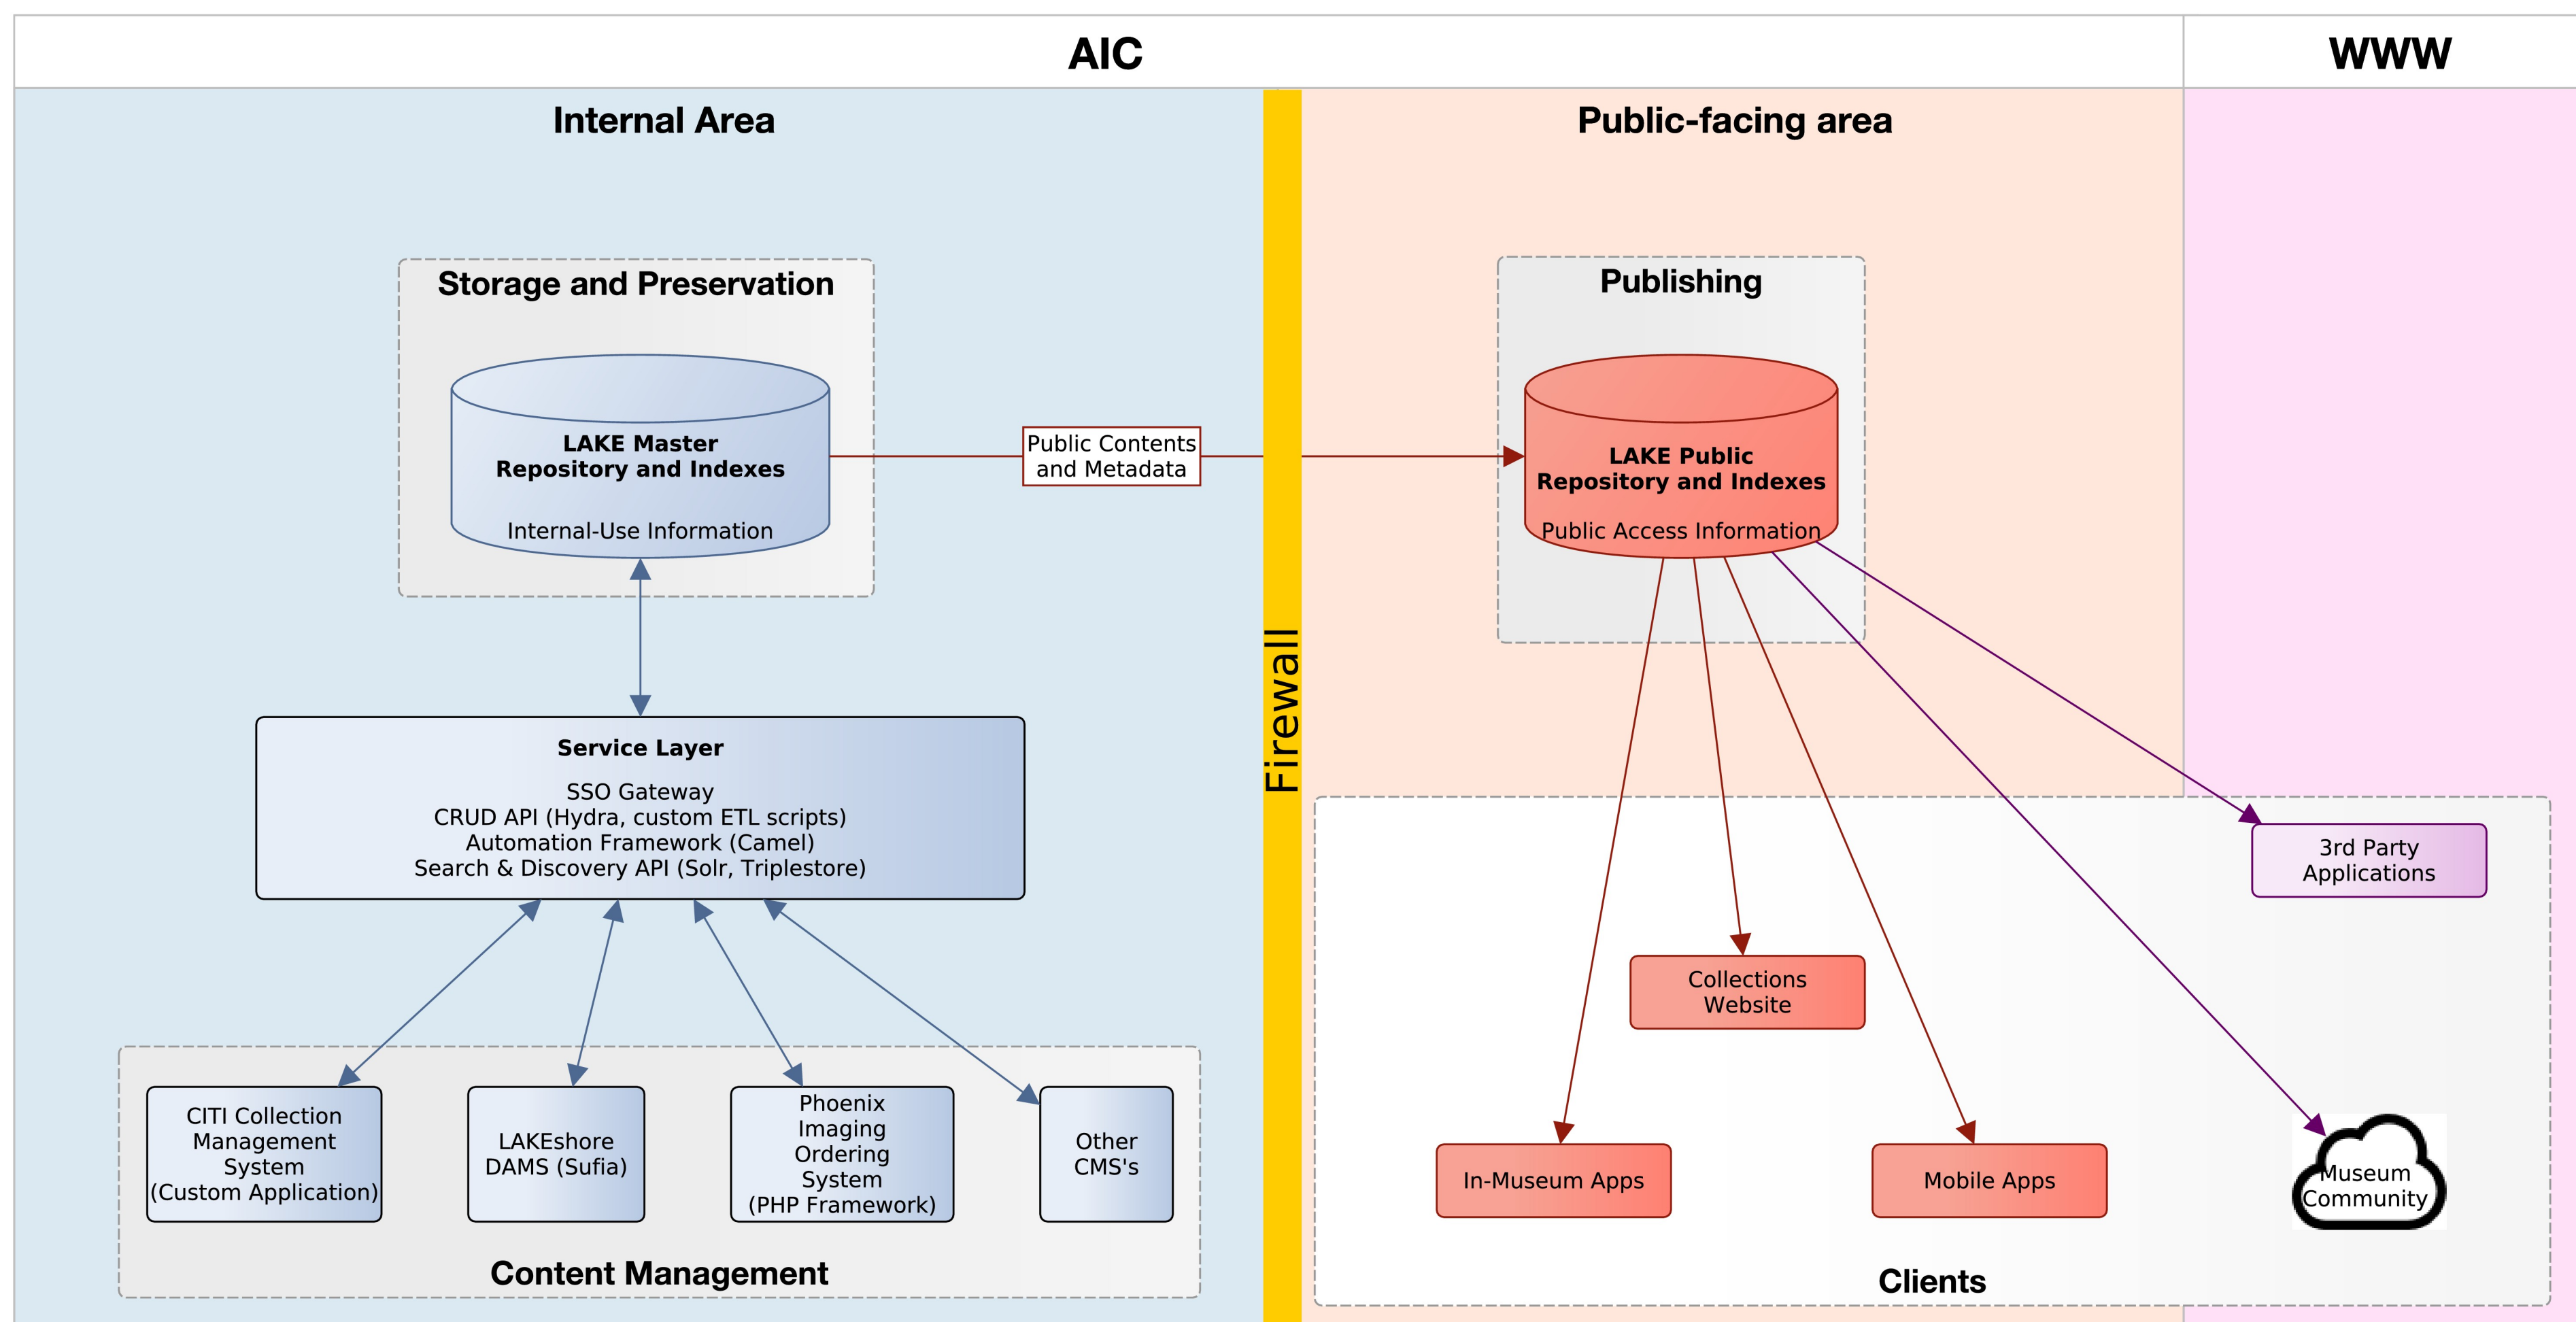

LAKE: Fedora & Hydra For Museums

Areas of Operation

Collection Management System Integration

Content Model

Default Model (Sufia 7.2)

Proposed Model