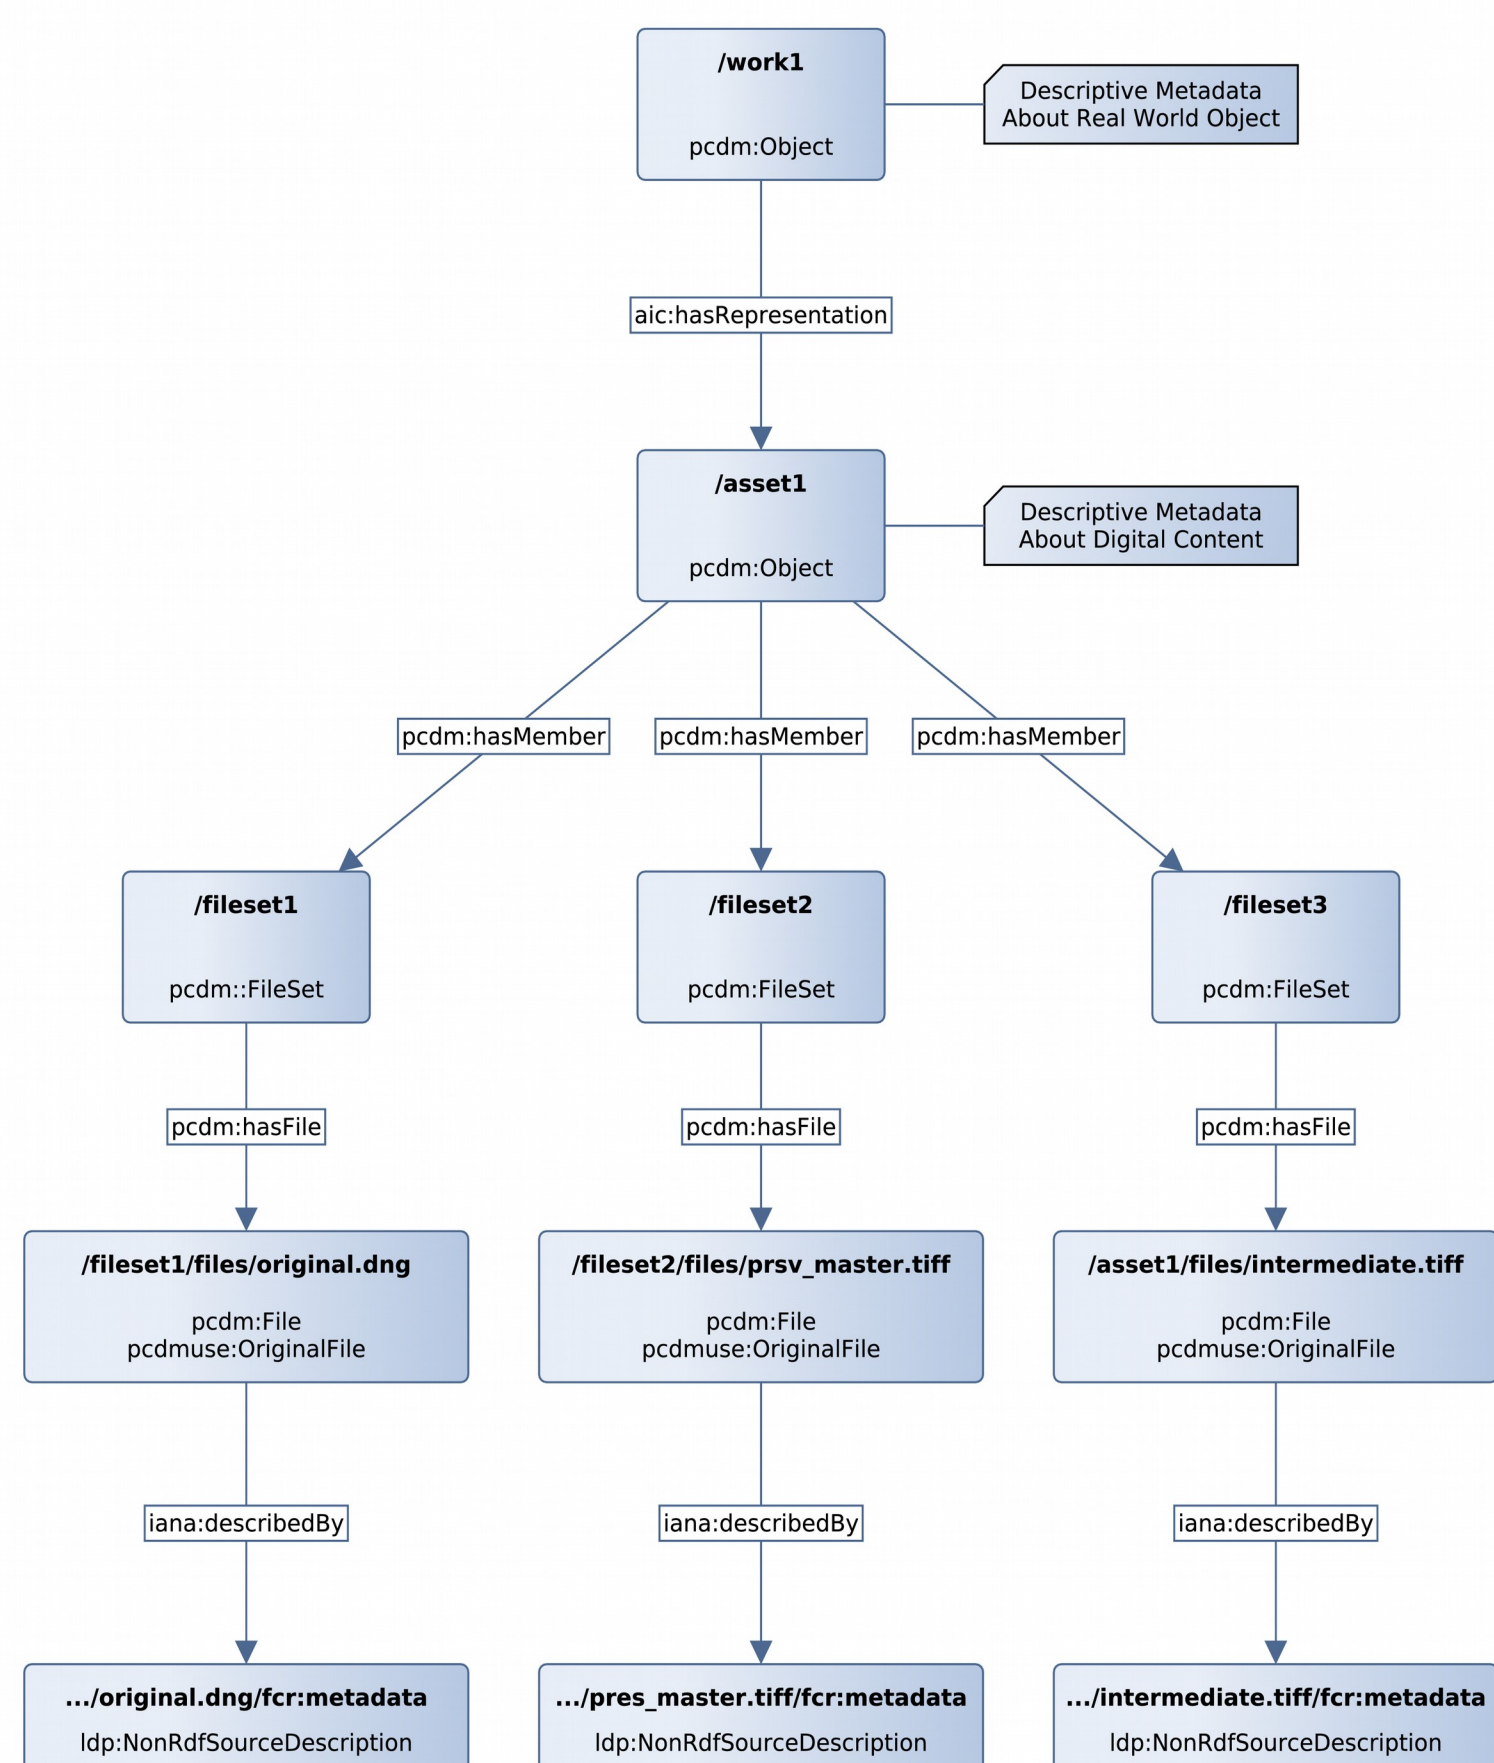

LAKE: Fedora & Hydra For Museums

Areas of Operation

Collection Management System Integration

Content Model

Default Model (Sufia 7.2)

Proposed Model